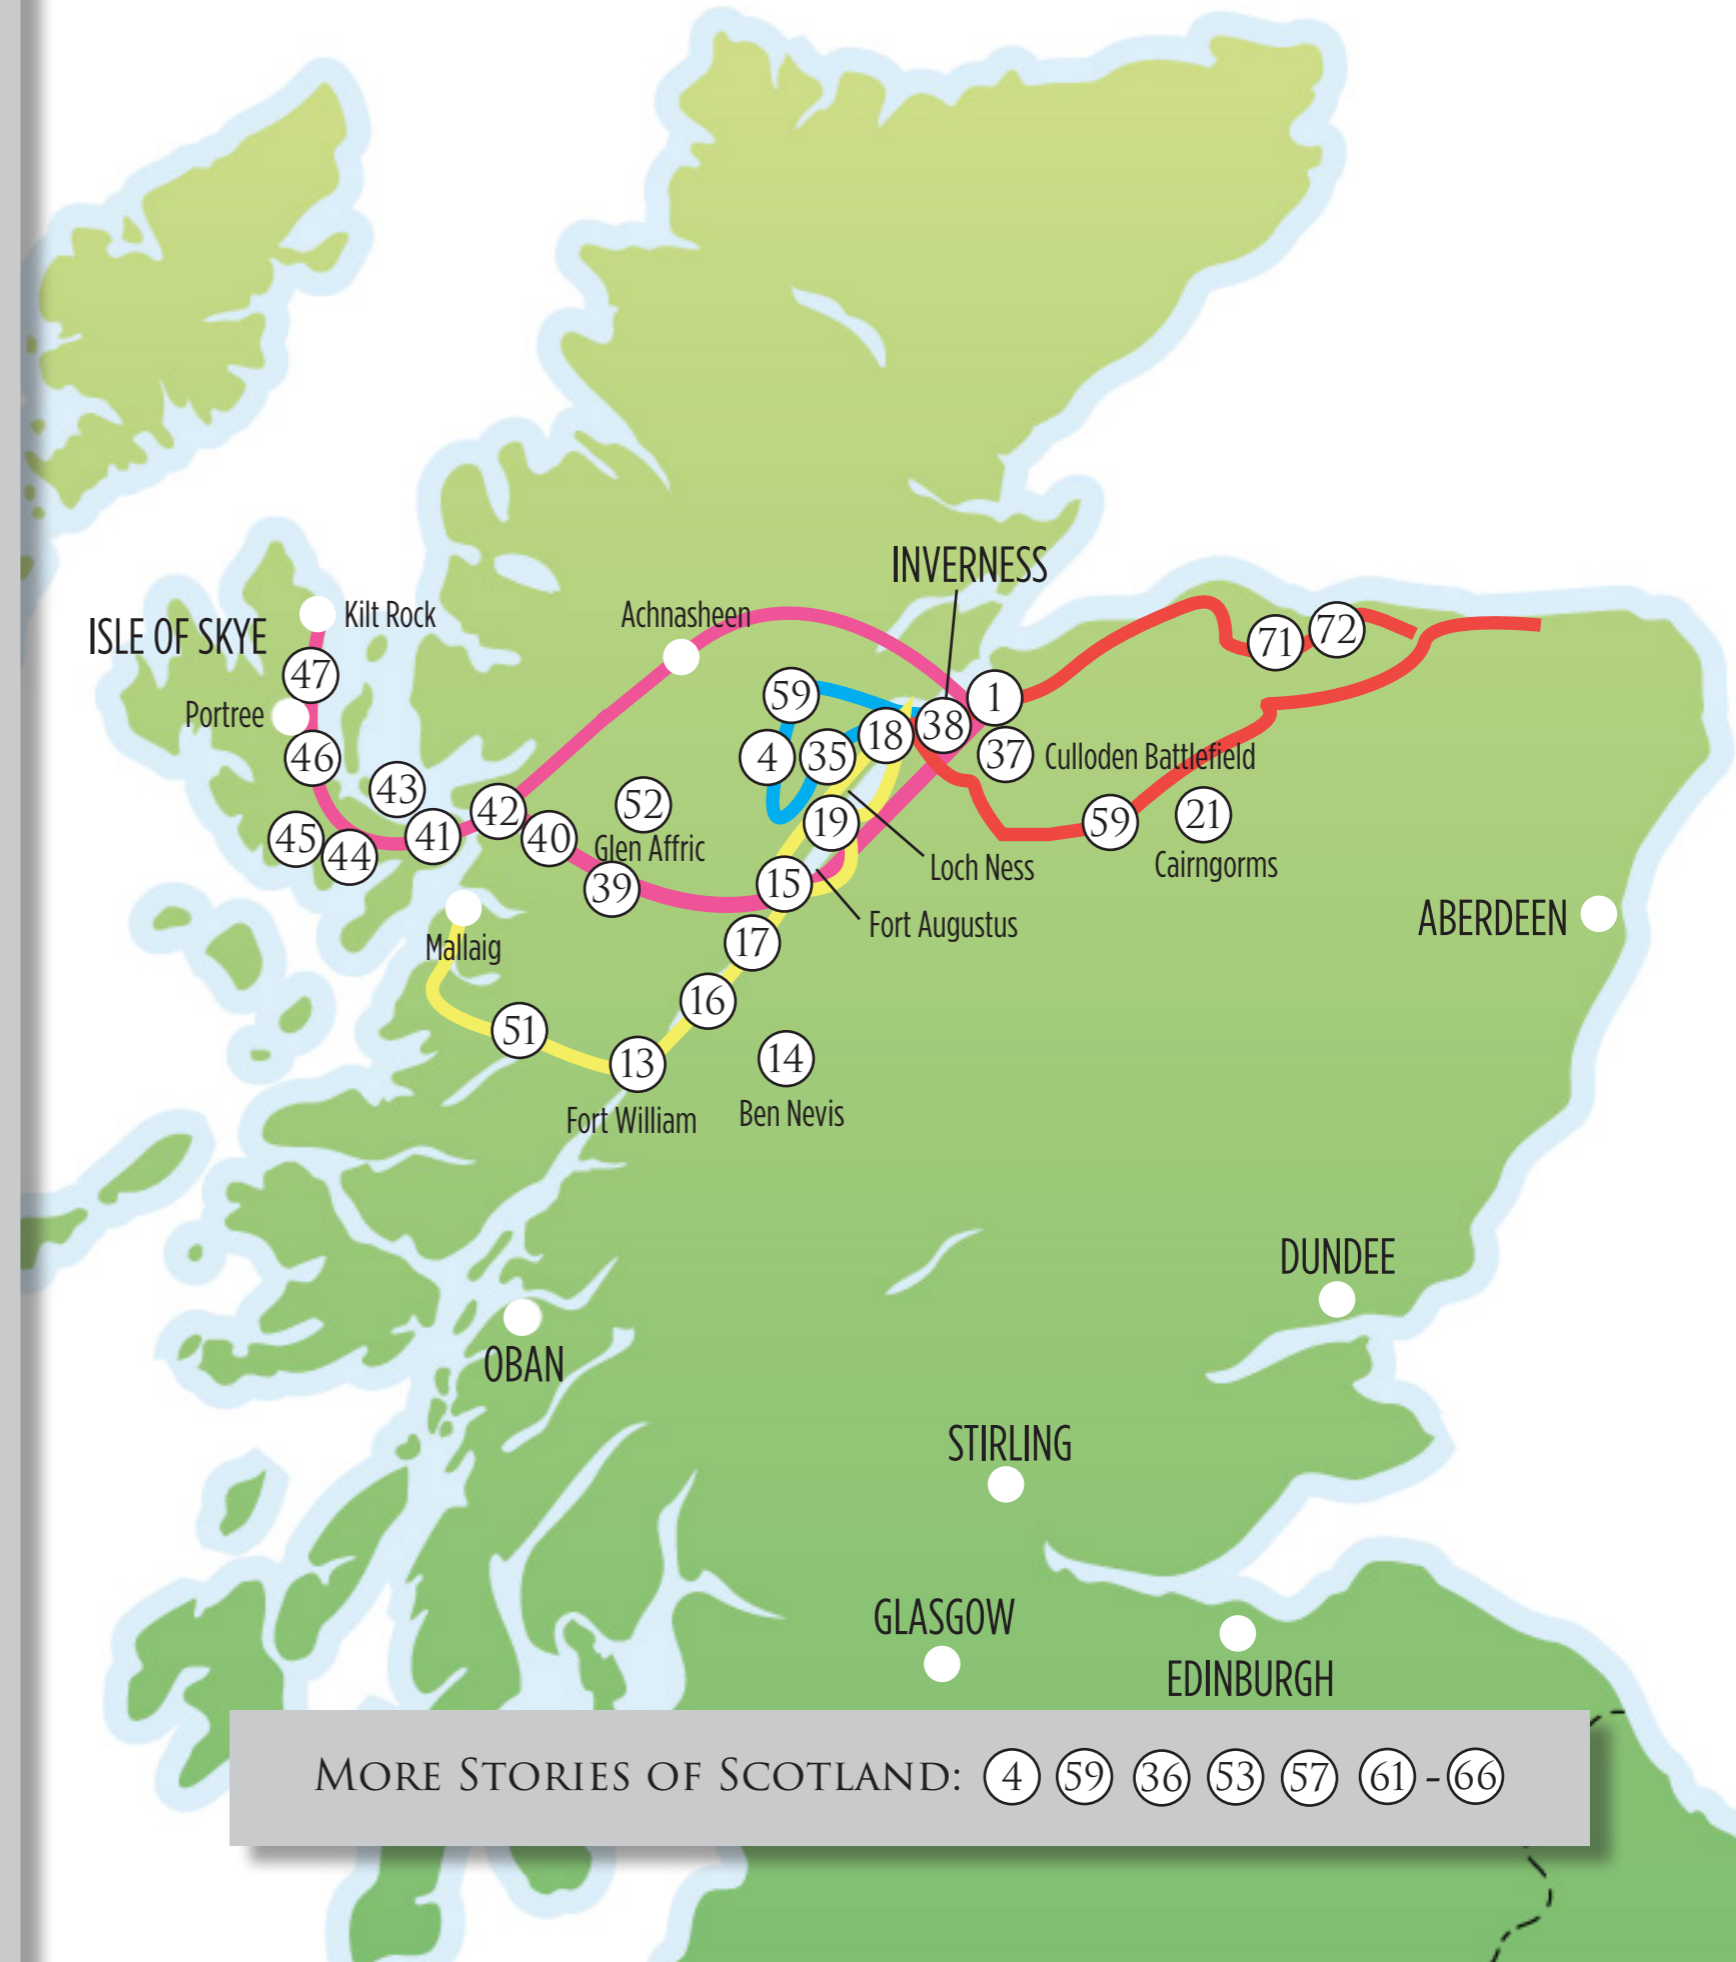

AUDIO GUIDE MAP LOCATIONS

LOCH NESS & OUTLANDER

- | | |
|-----------------------|----------------------------|
| 1. Welcome | 4. Mary Queen of Scots |
| 38. Inverness | 36. Jacobites |
| 18. Loch Ness | 59. Whisky |
| 19. Nessie | 37. Culloden |
| 15. Great Glen | |
| 53. Caledonian Forest | 61-66. Stories of Scotland |
| 35. Urquhart Castle | |

ISLE OF SKYE & EILEAN DONAN CASTLE

- | | |
|------------------------|------------------------------|
| 1. Welcome | 39. 5 Sisters of Kintail |
| 38. Inverness | 40. Eilean Donan Castle |
| 18. Loch Ness | 41-49. Tales of Isle of Skye |
| 19. Nessie | 59. Whisky |
| 15. Great Glen | 53. Caledonian Forest |
| 35. Urquhart Castle | 52. Glen Affric |
| 4. Mary Queen of Scots | 57. Highland Games |
| 36. Jacobites | 37. Culloden |
| | 61-66. Stories of Scotland |

HARRY POTTER TRAIN & THE SCENIC HIGHLANDS

- | | |
|------------------------|----------------------------|
| 1. Welcome | 16. Commando Memorial |
| 38. Inverness | 14. Ben Nevis |
| 18. Loch Ness | 13. Fort William |
| 19. Nessie | 51. Jacobie Steam Train |
| 15. Great Glen | 59. Whisky |
| 35. Urquhart Castle | 53. Caledonian Forest |
| 4. Mary Queen of Scots | 57. Highland Games |
| 36. Jacobites | |
| 17. Caledonian Canal | 61-66. Stories of Scotland |

MORAY COAST, PUFFINS & SPEYSIDE WHISKY EXPLORER

- | | |
|---------------|----------------------------|
| 1. Welcome | 71. Spey Bay |
| 38. Inverness | 72. River Spey |
| 37. Culloden | 21. Cairngorms |
| 36. Jacobites | |
| | 61-66. Stories of Scotland |